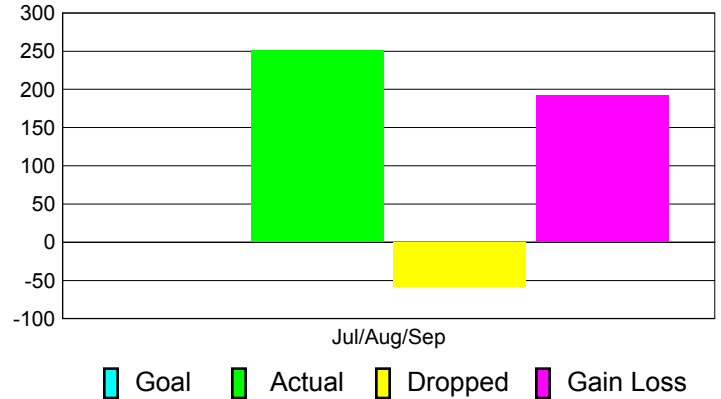

Membership Results 2012-2013

Goal, New, Dropped, Gain/Loss