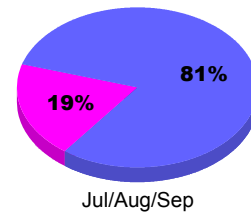

**Membership Results
2012-2013**

**Membership
2011-2012**

Month	Net Memb Goal	Actual New Memb	Actual Dropped Memb	Gain/Loss of Memb	Gain/Loss of Memb
Jul/Aug/Sep		251	-59	192	-24
Totals		251	-59	192	-24

Membership Results 2012-2013

Goal, New, Dropped, Gain/Loss

Comparison of Membership Gain/Loss

Current Year Compared to the Previous Year

Gender Comparison 2012-2013

Male Female